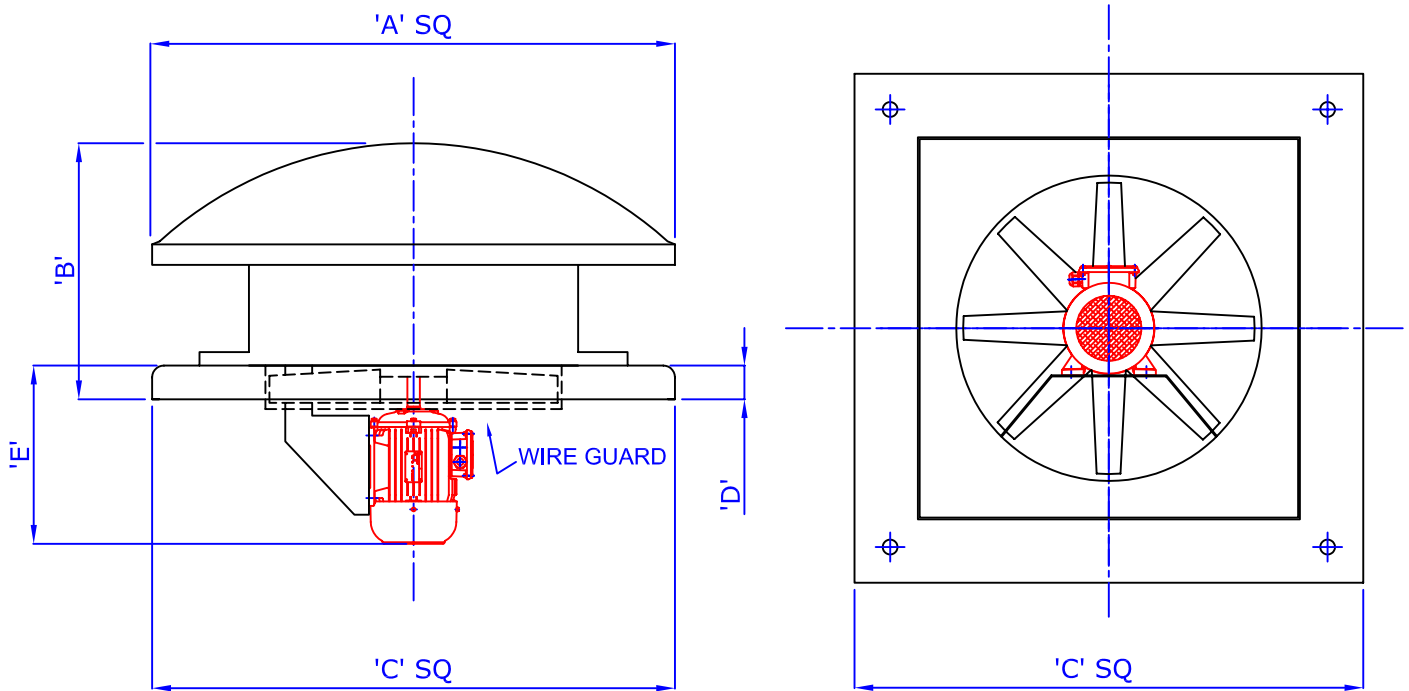

VICTORIA FAN

LOW PROFILE ROOF UNITS C/W PLATE AXIALS

| UNIT REF | A | B | C | D | E |
|------------|------|-----|------|-----|-------------|
| RA250 | 490 | 310 | 440 | 90 | 330 |
| RA315 | 555 | 340 | 490 | 90 | 330 |
| RA400/450 | 765 | 460 | 740 | 90 | 330 |
| RA500/560 | 995 | 550 | 890 | 120 | 380 |
| RA630/710 | 1115 | 650 | 990 | 120 | 375/410/445 |
| RA800 | 1410 | 750 | 1090 | 100 | 460/465/540 |
| RA900/1000 | 1650 | 750 | 1340 | 80 | 460/465 |